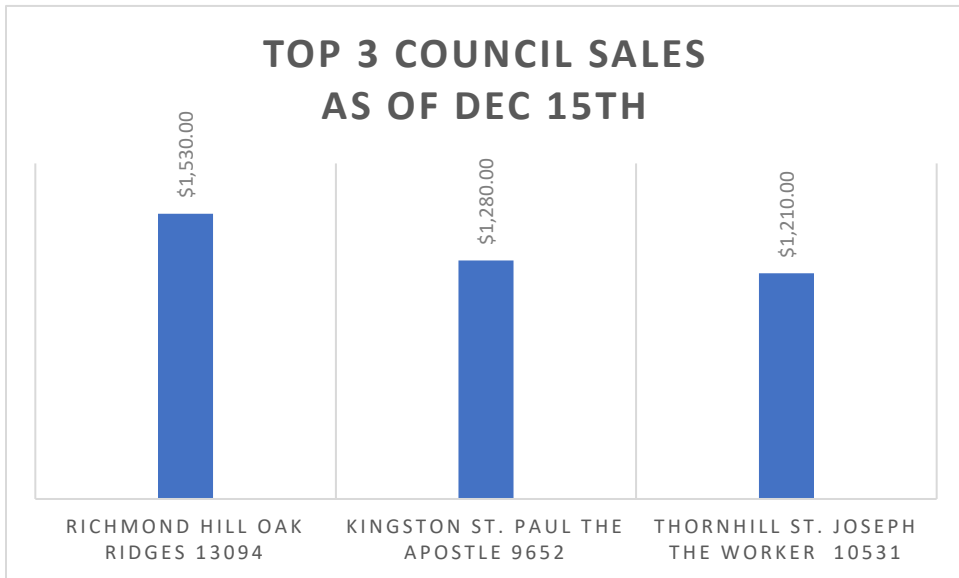

Charts as of Dec 15th

COUNCIL SALES > \$600 AS OF DEC 15TH

TOP 3 COUNCIL SALES AS OF DEC 15TH

Daily Sales as of Dec 15th Ave \$728 / day

SALES BY PRICE PT Q4 AS OF DEC 15TH