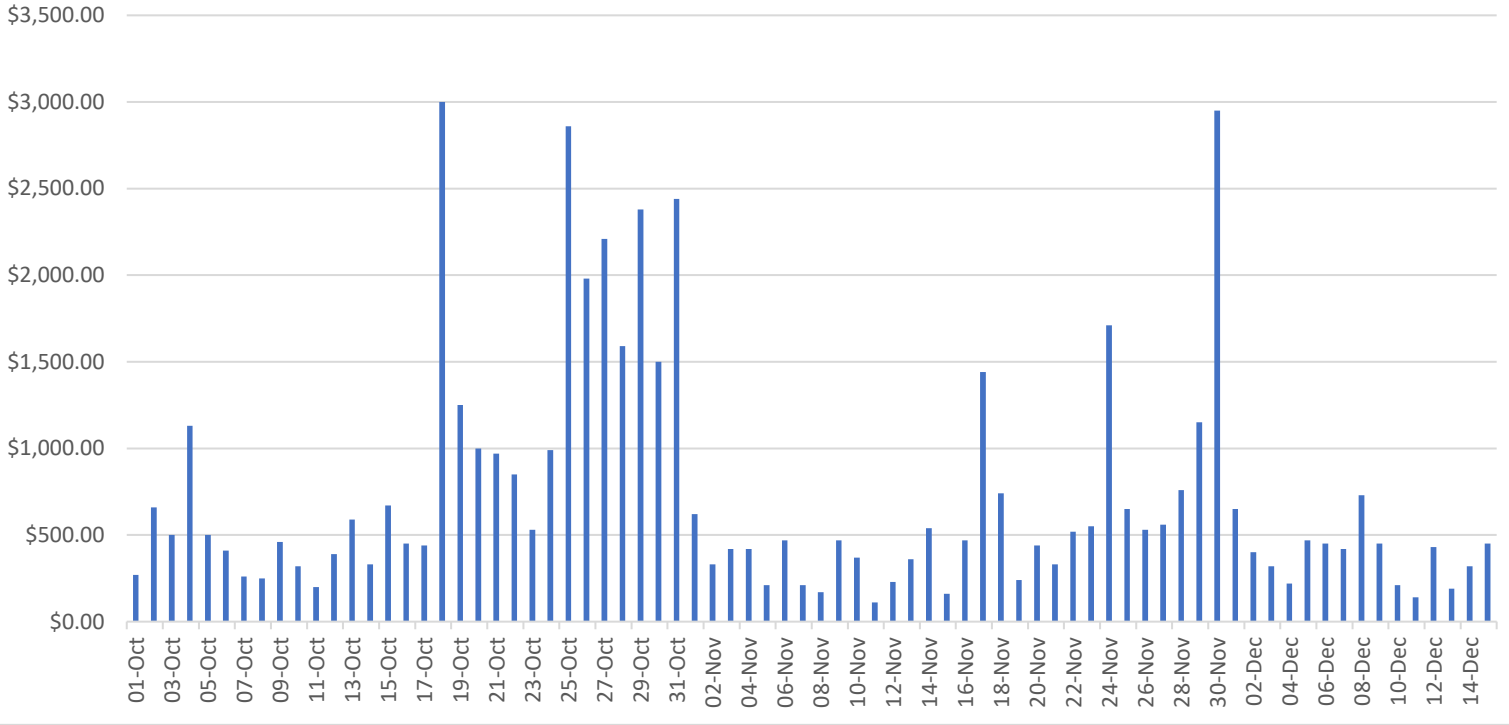

Charts as of Dec 15th

COUNCIL SALES > \$600 AS OF DEC 15TH

TOP 3 COUNCIL SALES AS OF DEC 15TH

Daily Sales as of Dec 15th Ave \$728 / day

SALES BY PRICE PT Q4 AS OF DEC 15TH