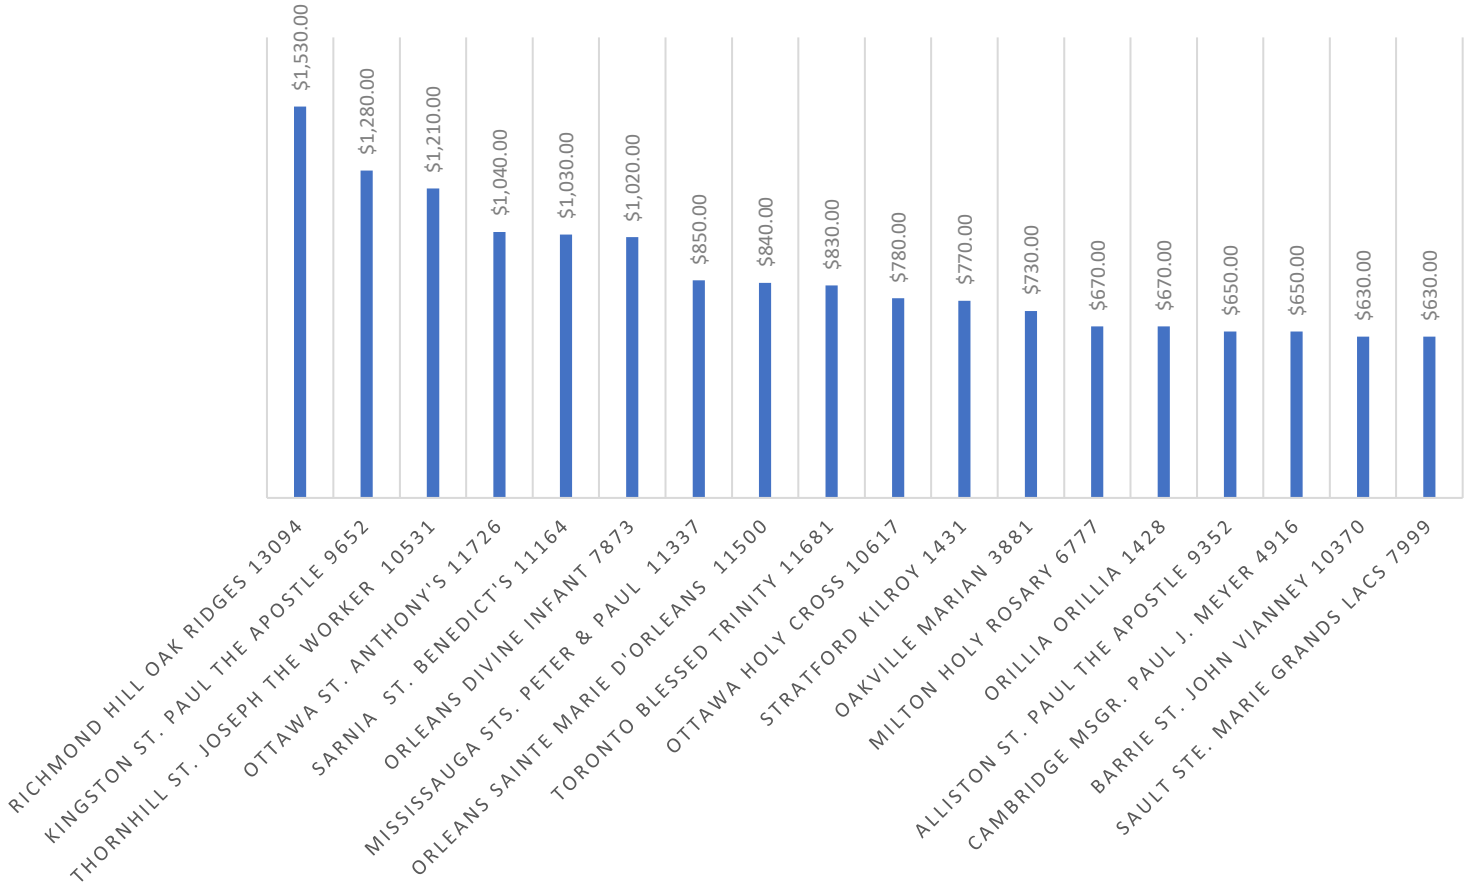

Charts as of Dec 15th

COUNCIL SALES > \$600 AS OF DEC 15TH

TOP 3 COUNCIL SALES AS OF DEC 15TH

Daily Sales as of Dec 15th Ave \$728 / day

SALES BY PRICE PT Q4 AS OF DEC 15TH