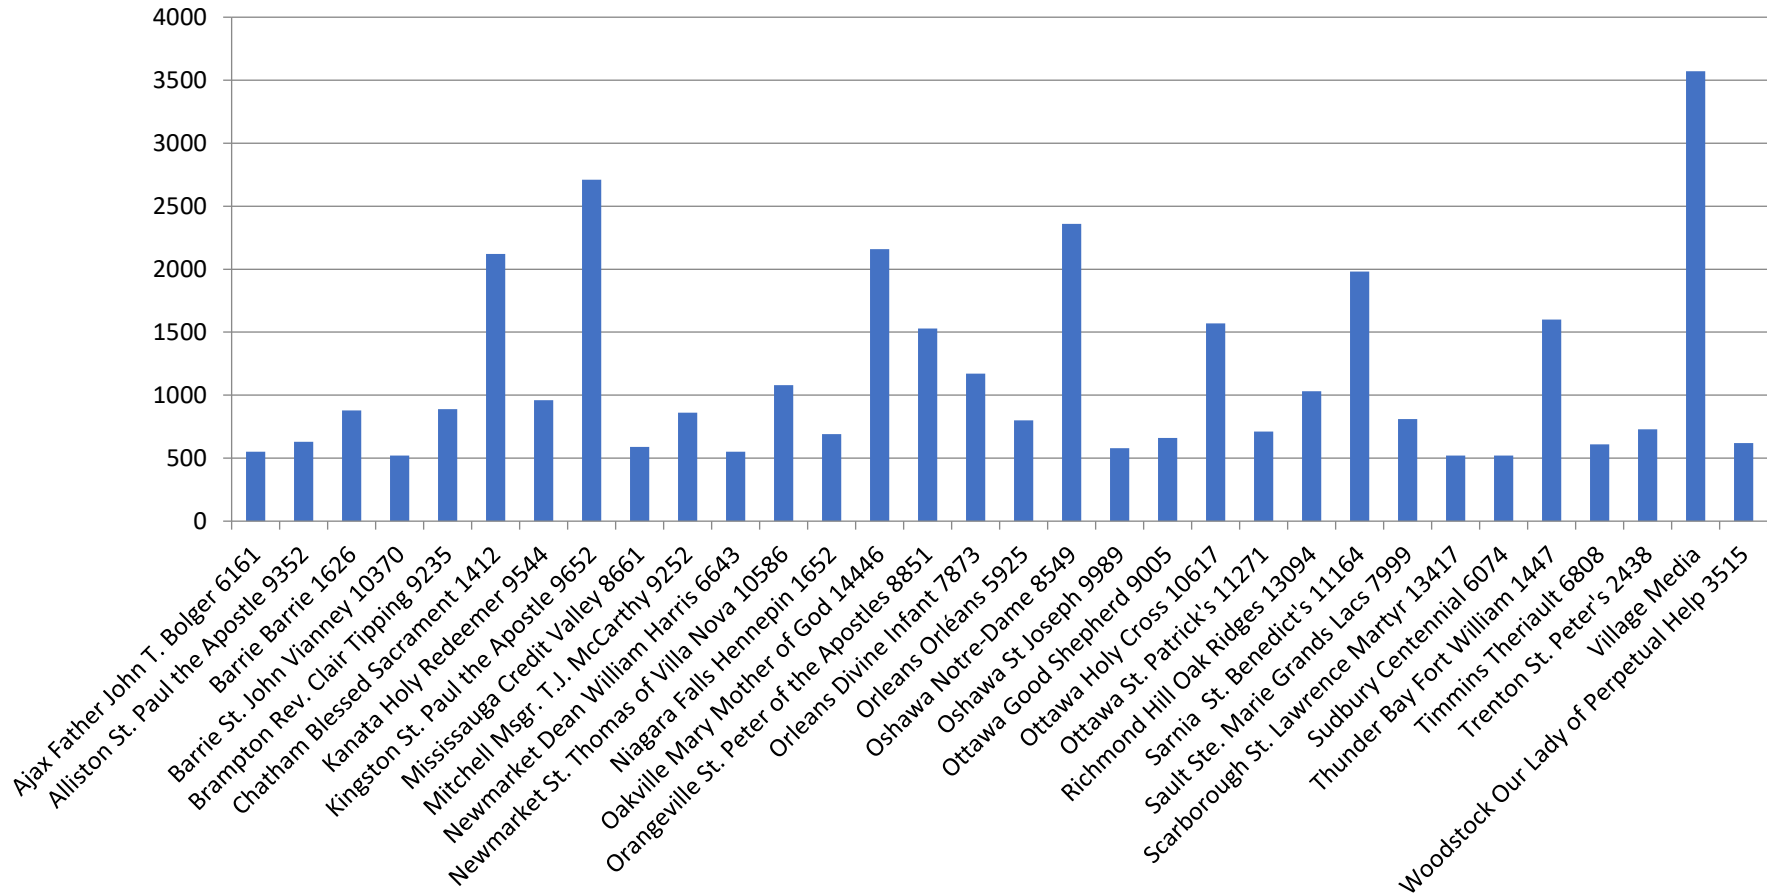

Pilot # 2 Councils with sales > \$500 - Total sales \$57,140

Pilot # 2 Total sales by date